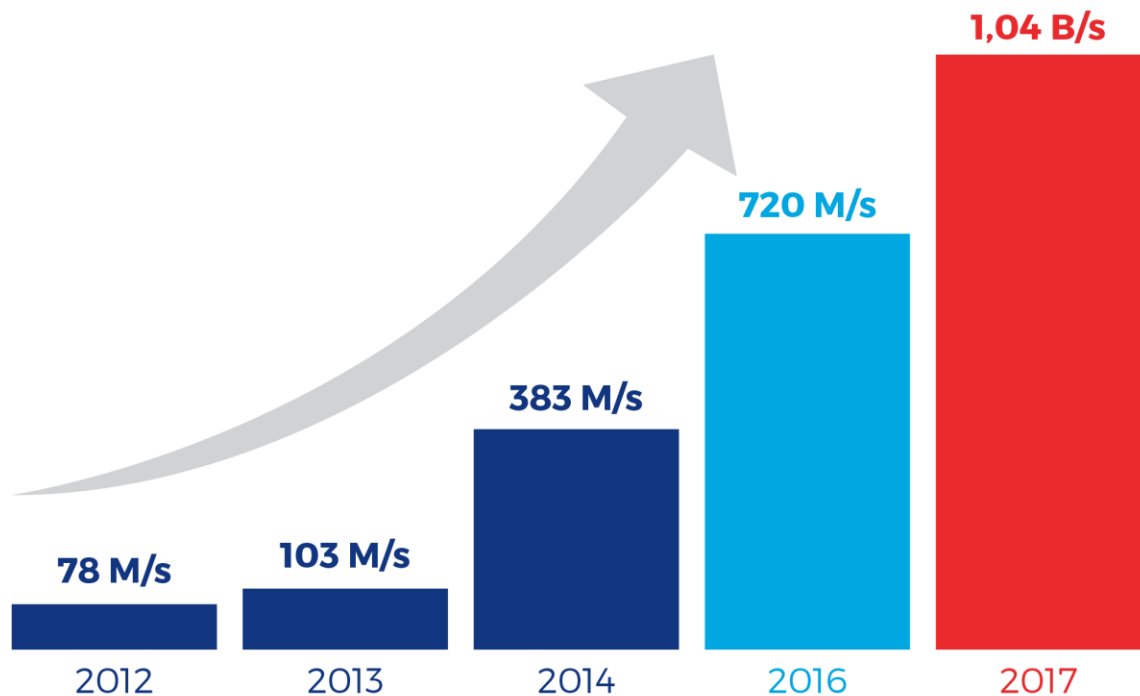

Top Speed

The World's Fastest AFIS (Intel Report)

1.04
billion
matches per second
per server

15 Years in Business

Net Revenue

Headcount

Thank you