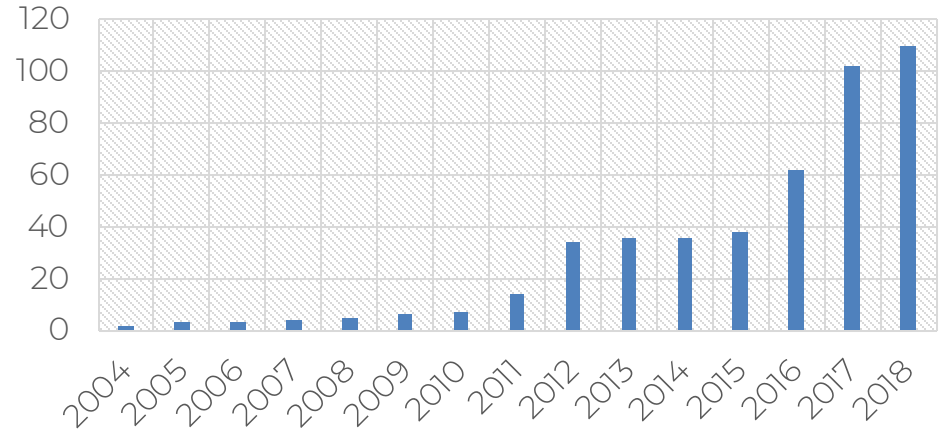

Top Speed

The World's Fastest AFIS (Intel Report)

1.04
billion
matches per second
per server

15 Years in Business

Net Revenue

Headcount

Thank you