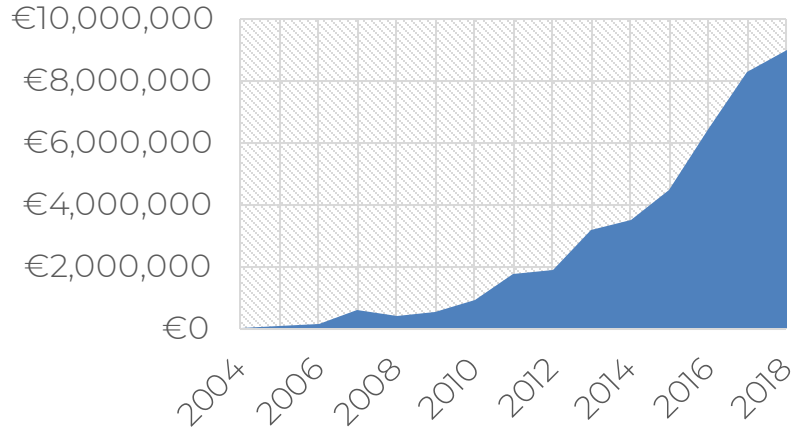

Top Speed

The World's Fastest AFIS (Intel Report)

1.04
billion
matches per second
per server

15 Years in Business

Net Revenue

Headcount

Thank you