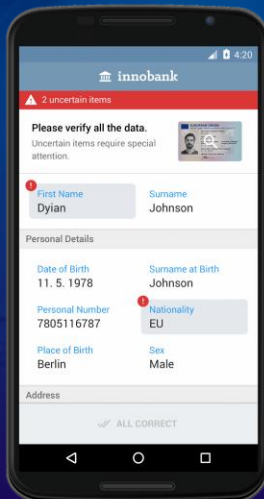

15:42:16 HALLWA...

Dusan

FINGERA 50

15:42:12 HALLWA...

TO IDENTITIES

25 MARCH 2019, MONDAY	ENTRY	EXIT	DURATION	CAMERA	PICTURE
	10:57:33	10:57:34	00:00:01	Management office (Block B)	
	10:57:25	10:57:31	00:00:05	Hallway Management office	
	10:20:33	10:20:34	00:00:01	Management office (Block B)	
	09:36:52	09:36:53	00:00:01	Management office (Block B)	
	09:35:05	09:35:06	00:00:03	Management office (Block B)	
	07:44:48	07:44:50	00:00:02	Management office (Block B)	
	07:44:41	07:44:43	00:00:01	Hallway Management office	
	07:42:16	07:42:18	00:00:01	Management office (Block B)	
	07:42:09	07:42:13	00:00:04	Hallway Management office	

16:56

innobank

Welcome to innobank Peter, please
sign in

SIGN IN

SETTINGS

Digital Onboarding Toolkit

ID Scan

Confirm

Selfie

Liveness
Check

OK

ABIS (Biometric Identity Management)

SmartFace

DOT

Use case: Finance

DOT